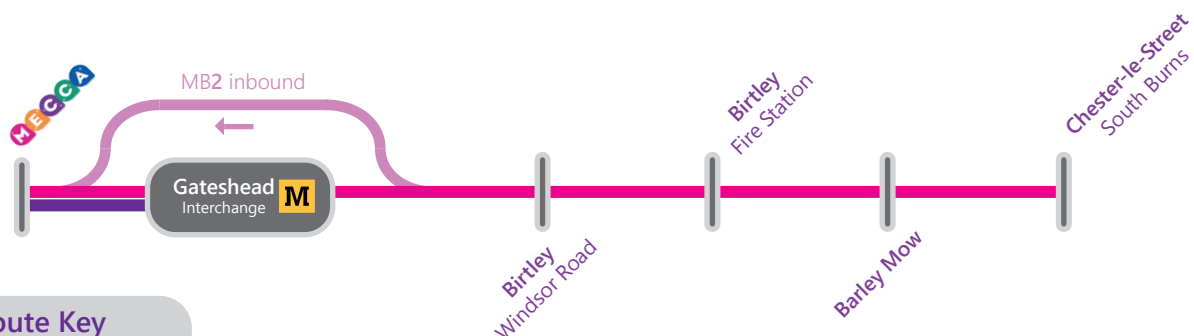

Mecca Bingo	2100
Gateshead Interchange Stand M	2107
Birtley Windsor Road	2120
Birtley Fire Station	2122
Barley Mow Carcraft	2127
Chester-le-Street South Burns	2132

These times are only a rough guide. MB2 will only drop off at these stops.

Service MB2 operates limited stop along the entire route.

Sorry, but service MB2 does not operate on Mondays, Tuesdays or Wednesdays.

Inbound operates via: Newcastle Road, Park Road North, A167 North Road, A167 Durham Road, Newcastle Bank, Durham Road, A167 Gateshead Highway, East Gate.

Outbound operates via: A184 East Gate, High Street, Jackson Street, Gateshead Interchange, A184 Prince Consort Road, A167 Durham Road, Newcastle Bank, Durham Road, A167 North Road, Park Road North, Newcastle Road, North Burns, South Burns.

route map MB1|MB2

Route Key

- MB1**
Gateshead to Bingo
- MB2**
Chester-le-St to Bingo

MB2 only serves Gateshead Interchange en-route to Chester-le-Street. From Chester-le-Street to the bingo, MB2 runs direct via Gateshead Highway